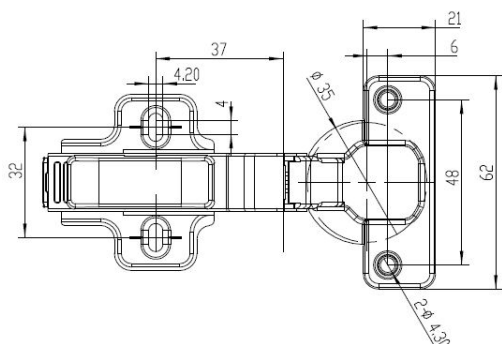

## Description:

Soft Closing Hinge "B", $\varnothing$ 35mm,Clip-On,H=0,Plate F/Wood Screws Half-Overlay, 100 Degree, Cup cc.:48mm,Mounting Plate F/Wood, Screws, H:0mm,W/SISO Name Plate,Hydraulic Plastic Pump

## Item number:

15.03.732-5

| Units | Box | Carton | HS Code    | Barcode   |
|-------|-----|--------|------------|---|
| Pcs.  | 1   | 100    | 8302100090 | <br>5704866441803 |