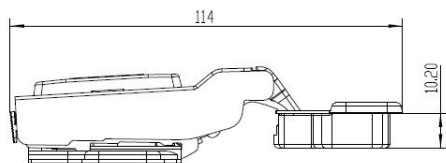

PRODUCT SHEET

Description:

Soft Closing Hinge "B", $\varnothing$ 35mm,Clip-On,H=0,Plate F/Wood Screws Half-Overlay, 100 Degree, Cup cc.:48mm,Mounting Plate F/Wood, Screws, H:0mm,W/SISO Name Plate,Hydraulic Plastic Pump

Item number:

15.03.732-5

Units	Box	Carton	HS Code	Barcode
Pcs.	1	100	8302100090	 5704866441803

SISO A/S

Mileparken 11
DK-2740 Skovlunde
Denmark
VAT: DK 24786013

Phone +45 45 830 900

www.siso.dk
siso@siso.dk

Danske Bank
Nytorv Branch
Copenhagen
SWIFT: DABADKKK

Account no.
4180 3112 112936
IBAN Account
DK7230003112112936