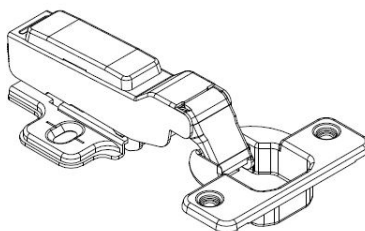

PRODUCT SHEET

Description:

Soft Closing Hinge "B", $\varnothing$ 35mm,Clip-On,H=0,Plate F/Wood Screws Half-Overlay, 100 Degree, Cup cc.:48mm,Mounting Plate F/Wood, Screws, H:0mm,W/SISO Name Plate,Hydraulic Plastic Pump

Item number:

15.03.732-5

Units	Box	Carton	HS Code	Barcode
Pcs.	1	100	8302100090	 5704866441803

SISO A/S

Mileparken 11
DK-2740 Skovlunde
Denmark
VAT: DK 24786013

Phone +45 45 830 900

www.siso.dk
siso@siso.dk

Danske Bank
Nytorv Branch
Copenhagen
SWIFT: DABADKKK

Account no.
4180 3112 112936
IBAN Account
DK7230003112112936